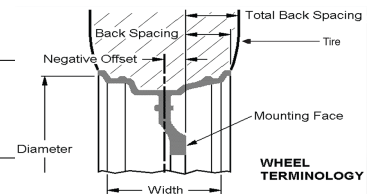

KIT NUMBER	COMPATIBLE WITH O.E. WHEELS [1]	DEVELOPMENT TIRE [2]		DEVELOPMENT WHEEL [2]		TOTAL BACKSPACING
		SIZE	ACTUAL SIZE [4]	SIZE	BACKSPACING	
RS66104	YES [7]	35x12.5R-17	34.8x12.5	17x9	4.5	5.9
OPTIONAL RS66104 [5]	—	37x12.5R-17	36.3x12.8	—	—	—
RS66104B	YES [7]	35x12.5R-17	34.8x12.5	17x9	4.5	5.9
OPTIONAL RS66104B [5]	—	37x12.5R-17	36.3x12.8	—	—	—
RS66105	YES [7]	35x15.5R-18	—	18x9	4.5	5.9
RS66105B	YES [7]	35x12.5R-17	34.8x12.5	17x9	4.5	5.9
OPTIONAL RS66105B [5]	—	37x12.5R-17	36.3x12.8	—	—	—
RS66106B	YES [7]	35x12.5R-17	34.8x12.5	17x9	4.5	5.9
OPTIONAL RS66106B [5]	—	37x12.5R-17	36.3x12.8	—	—	—
RS66107	YES [7]	35x12.5R-17	34.8x12.5	17x9	4.5	5.9
RS66107B	YES [7]	35x12.5R-17	34.8x12.5	17x9	4.5	5.9
OPTIONAL RS66107B [5]	—	37x12.5R-17	36.3x12.8	—	—	—
RS66108BR5	YES [7]	255/80R17	—	17x9	4.5	5.9
OPTIONAL RS66108BR5	—	305/65R17	33x11.5	—	—	—
RS66108BR9	YES [7]	255/80R17	—	17x9	4.5	5.9
OPTIONAL RS66108BR9	—	305/65R17	33x11.5	—	—	—
RS66109BR5	YES [7]	255/80R17	—	17x9	4.5	5.9
OPTIONAL RS66109BR5	—	305/65R17	33x11.5	—	—	—
RS66109BR9	YES [7]	255/80R17	—	17x9	4.5	5.9
OPTIONAL RS66109BR9	—	305/65R17	33x11.5	—	—	—
RS66110B	YES [7]	35x12.5R-17	34.8x12.5	17x9	4.5	5.9
RS66150	YES [7]	35x12.5R-17	34.8x12.5	17x9	4.5	5.9
OPTIONAL RS66150 [5]	—	37x12.5R-17	36.3x12.8	—	—	—
RS66150B	YES [7]	35x12.5R-17	34.8x12.5	17x9	4.5	5.9
OPTIONAL RS66150B [5]	—	37x12.5R-17	36.3x12.8	—	—	—
RS66300R5	YES	33x11.50	33x11.50	—	5.5	—
RS66301B	YES** [11]	325/60R20	—	20x9	5.0	6.9
RS66302B	YES** [11]	325/60R20	—	20x9	5.0	6.9
RS66303R7	YES	285/70R17	—	—	—	—
RS66304R7	YES	285/70R17	—	—	—	—
RS66350R5	YES	33x11.50	33x11.50	—	5.5	—
RS66351R5	YES	33x11.50	33x11.50	—	5.5	—
RS66400B	YES	35x12.5R-17	—	17x8.5	5.0	—
RS66401B	YES*	295/60R20	34x11.6	20x9	5.0	6.5
RS66450R7	YES	315/75R17	33.5x12.4	17 (min)	6.0	—
RS66451R9	YES*	35x12.5R-17	34.7x12.5	17x9	5.5	6.8
RS66452B	YES*	37x12.5R-20	36.6x12.5	20x9	5.5	6.8
RS66453B	YES*	37x12.5R-20	36.6x12.5	20x9	5.5	6.8
RS66500B	YES*	35x12.5R-18	34.8x12.5	18x9	5.6	—
RS66501B	YES*	35x12.5R-18	34.8x12.5	18x9	5.6	—
RS66503R7	YES	35x12.5R-18	34.8x12.5	—	—	—
RS66551B	YES	35x12.5R-20	34.8x12.5	20x9	6.3	—
RS66901R9	YES	265/70R17	31.6x10.4	17x8	4.5 - 5.0	—
OPTIONAL RS66901R9	—	255/75R17	32.1x10.0	17x8	4.5 - 5.0	—
RS66903R7	YES	265/70R17	31.6x10.4	17x8	4.5 - 5.0	—
OPTIONAL RS66903R7	—	255/75R17	32.1x10.0	17x8	4.5 - 5.0	—
RS66507R9	YES	275/65R18	32.5x10.7	18x7.5	6.0	—
OPTIONAL RS66507R9 [5]	—	295/70R18	34.3x11.6	18x9	5.5	—
RS66504R9	NO	33x12.5R-15	32.7x12.4	18x7.5	6.0	—
RS64501R9	YES	275/65R18	32.5x10.7	18x7.5	6.0	—
OPTIONAL RS64501R9 [5]	—	295/70R18	34.3x11.6	18x9	5.5	—
RS66311R9 [6]	YES*	33x12.5R-18	32.8x12.5	18x9	4.75 - 5.0	—
OPTIONAL RS66311R9 [5]	—	285/60R20	33.7x11.50	20x9	4.75 - 5.0	—
RS66310R9 [6]	NO	285/70R17	33.7x11.20	17x8	5.0	—
RS64302 [6]	YES*	33x12.5R-18	32.8x12.5	18x9	4.75 - 5.0	—
OPTIONAL RS64302 [5]	—	285/60R20	33.7x11.50	20x9	4.75 - 5.0	—
RS66905R9K	YES	265/70R17	31.6x10.4	17x8	4.5 - 5.0	—
OPTIONAL RS66905R9K	—	255/75R17	32.1x10.0	17x8	4.5 - 5.0	—
RS66121BR5 / 9	YES [7]	33x12.5R17	32.5"x12.5"	17x9	4.5	—
OPTIONAL RS66121BR5 / 9 [5]	—	315/70R17	34.7"x12.7"	17x9	4.5	—
RS66122BR5 / 9	YES [7]	315/70R17	34.7"x12.7"	17x9	4.5	—
RS66123B [5]	YES [7]	37x12.5R17	36.5"x12.5"	17x9	4.5	—
RS66124BR5 / 9	YES [7]	33x12.5R17	32.5"x12.5"	17x9	4.5	—
OPTIONAL RS66124BR5 / 9 [5]	—	315/70R17	34.7"x12.7"	17x9	4.5	—
RS66125B [5]	YES [7]	315/70R17	34.7"x12.7"	17x9	4.5	—

FOOTNOTES

- [1] Designates when the OEM wheel is compatible with the applicable Rancho® suspension. The development or optional tire may not be compatible with the OEM wheel.
- [2] Use of optional wheel and tire will require trimming or modification. Actual tire size varies between manufacturers.
- [5] Trimming required
- [6] Minor trimming required
- Stock wheels and tires only.
- ** Wheel Spacer required, included in kit.
- [7] OE wheels w/ OE tires - Street use only; rear sway bar link will contact rim in articulation.
- [11] OE wheels 18" and up; w/OE Tires

If your kit is not listed, please refer to the instruction sheet for fitment information. All measurements are in inches. Trimming or modification may be required to provide proper tire clearance. Actual tire size varies between manufacturers.